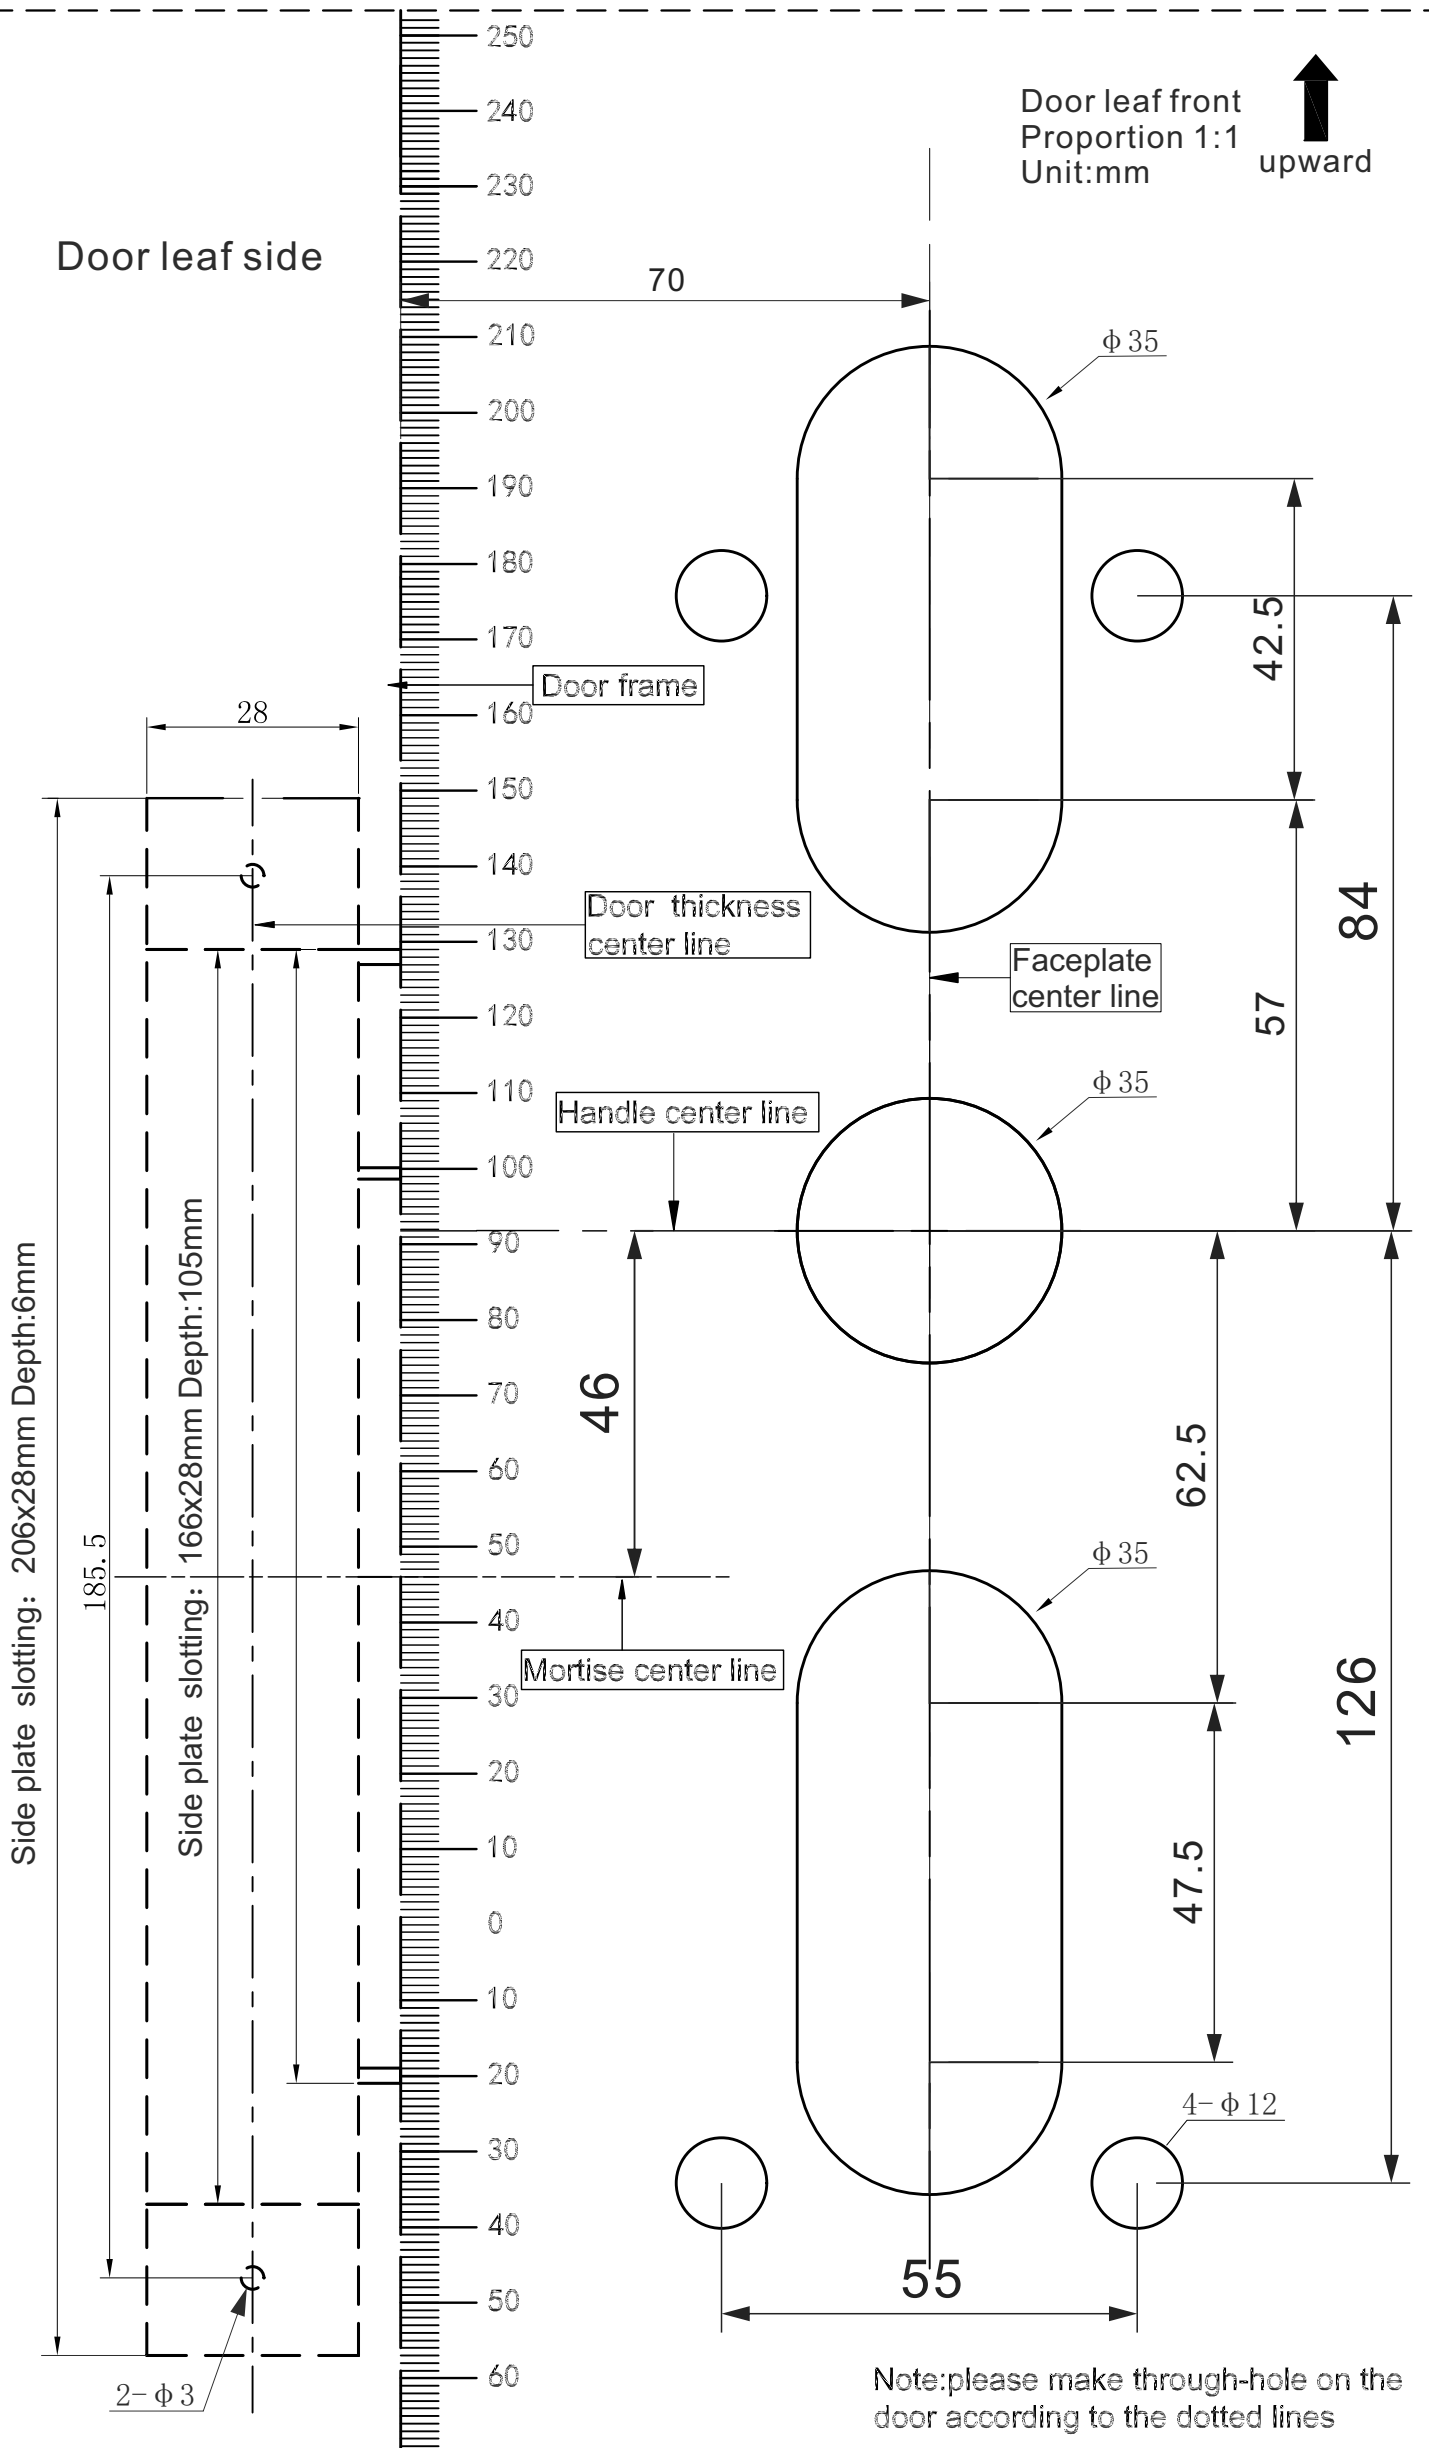

9962-2# template

Door leaf front
Proportion 1:1
Unit:mm

Door leaf side

Note: please make through-hole on the door according to the dotted lines