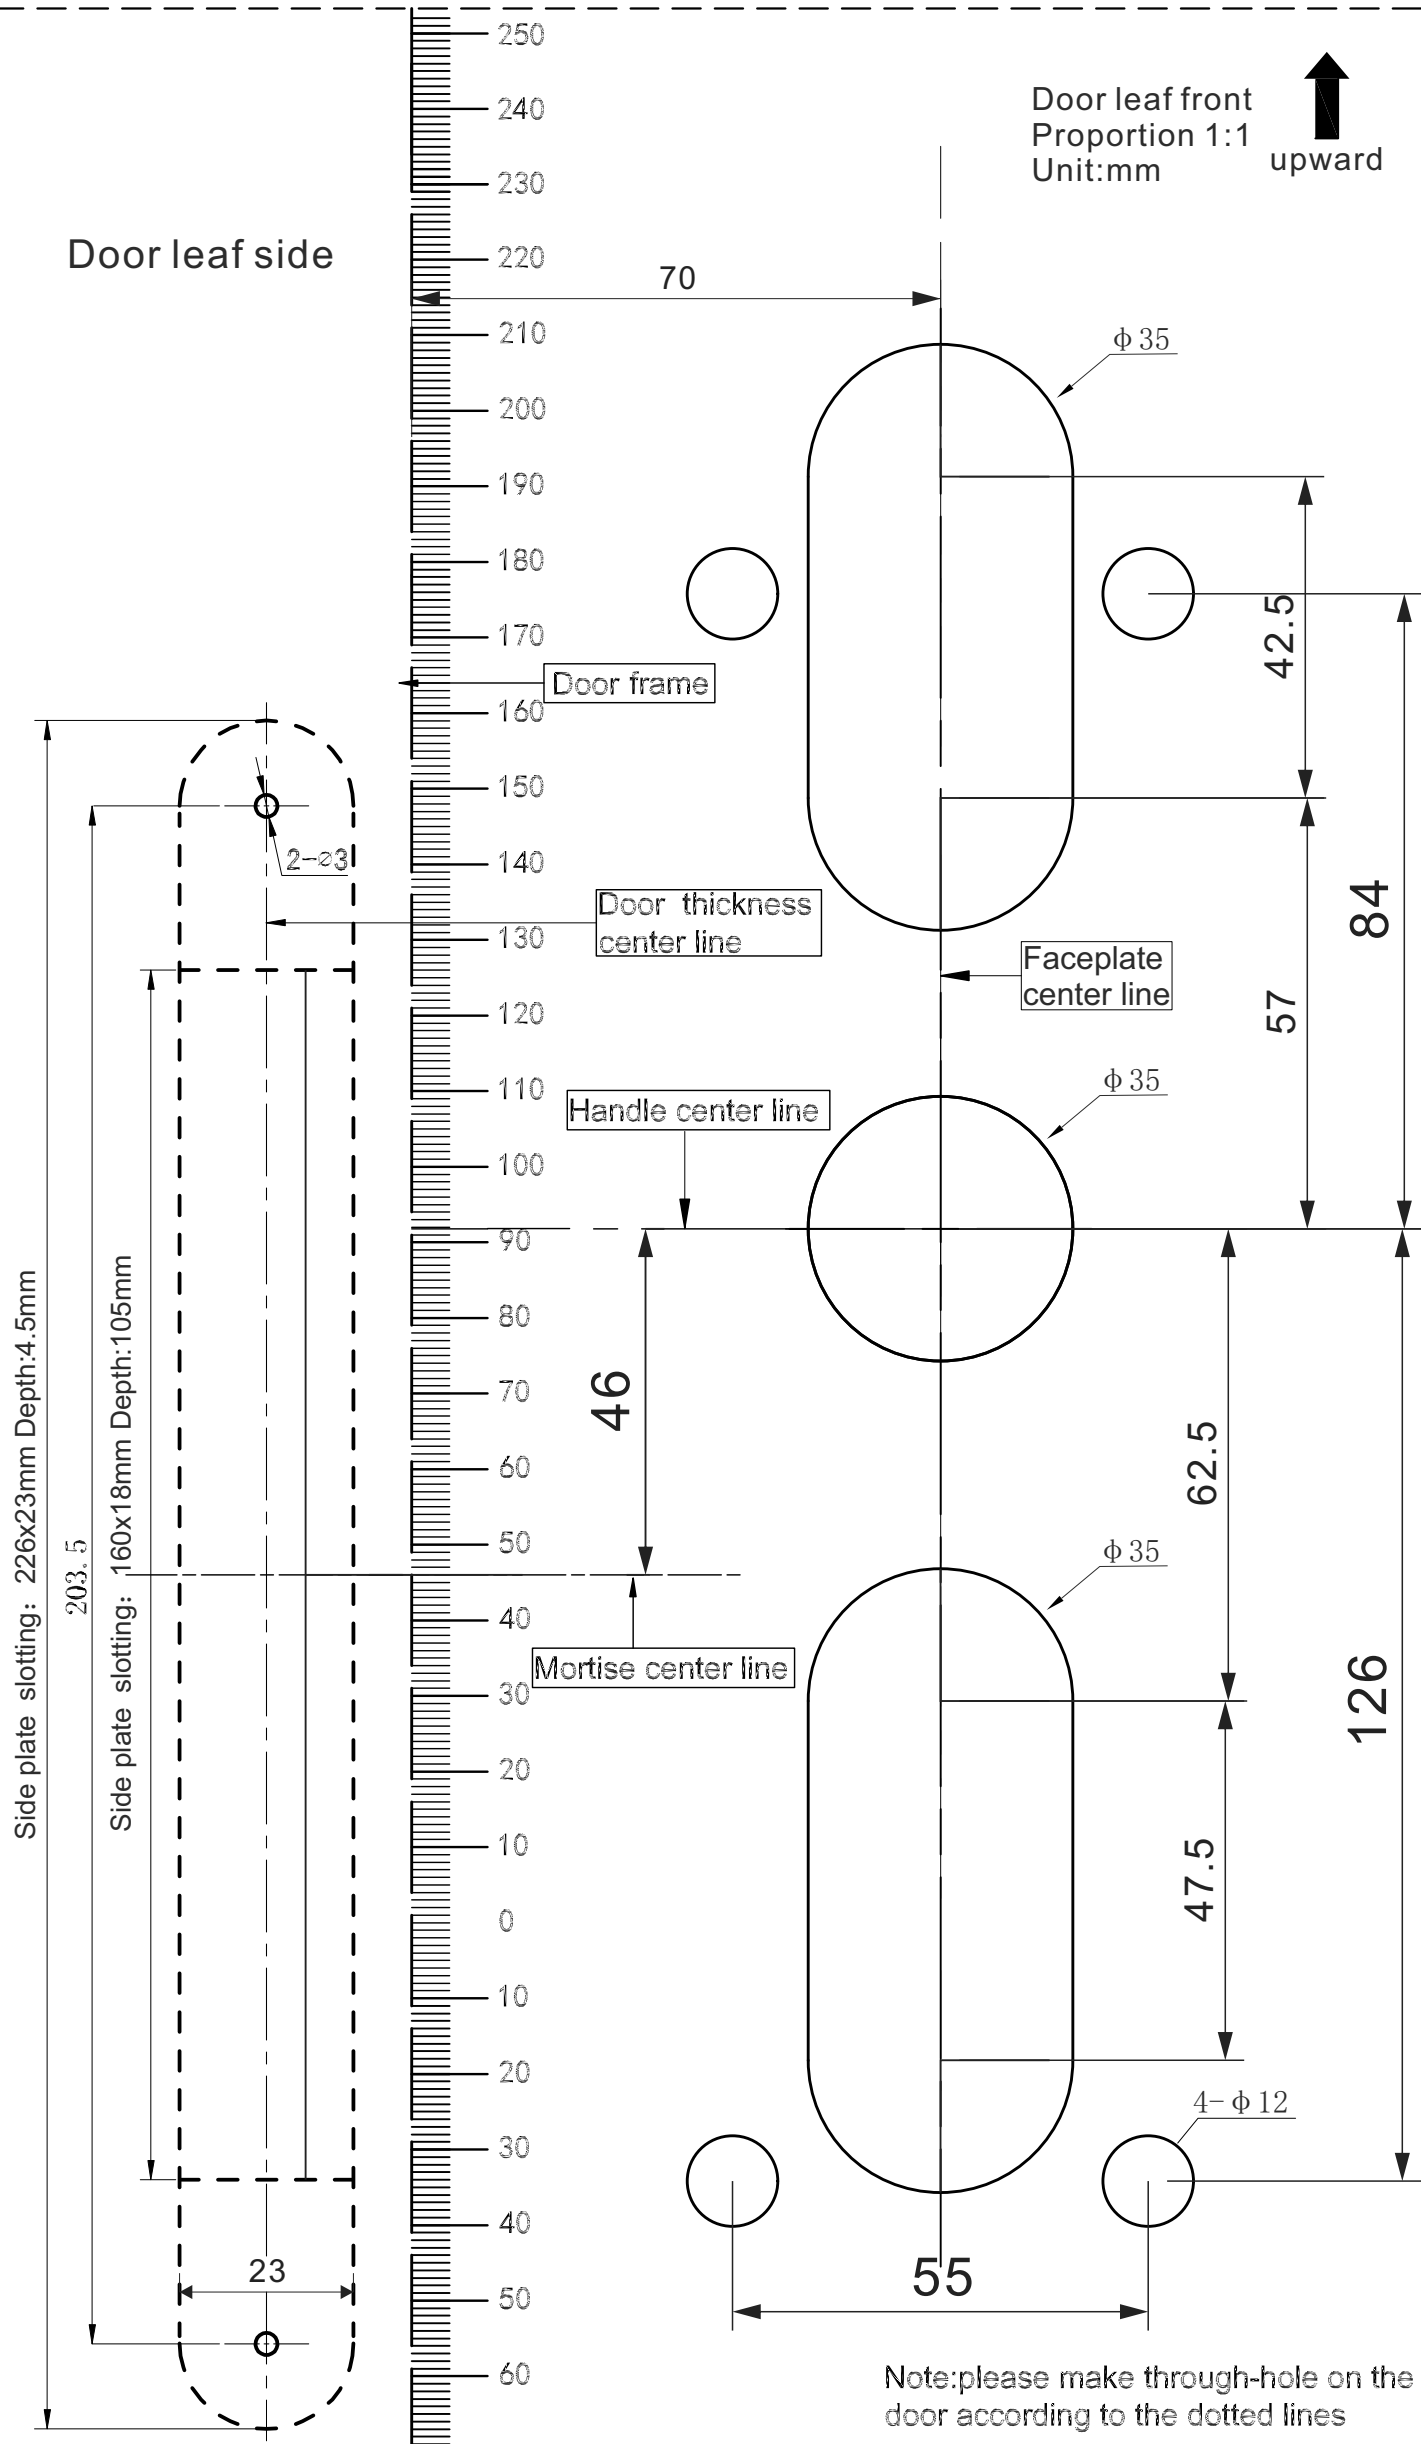

9962-9# template

Door leaf front
Proportion 1:1
Unit:mm

Door leaf side

Note: please make through-hole on the door according to the dotted lines